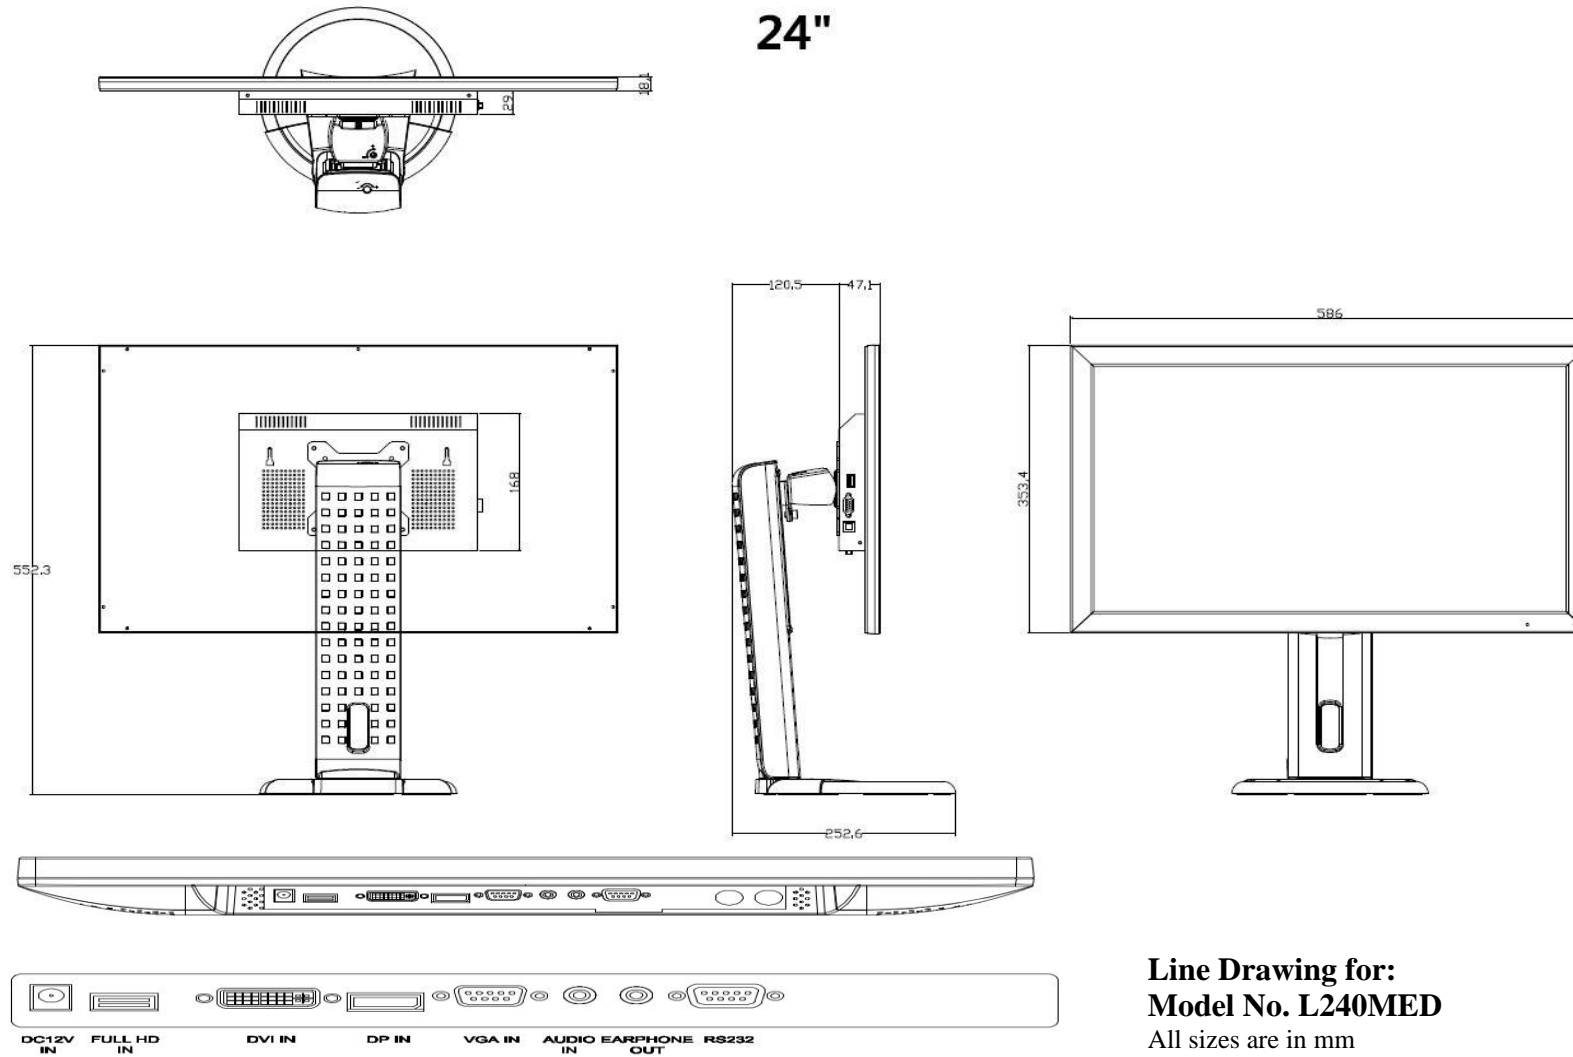

24"

**Line Drawing for:
Model No. L240MED**

All sizes are in mm
Drawing not to scale.

PSI Displays Ltd

Suite C2, Butts Business Centre, Butts Road, Chiseldon, Swindon, SN04 0PP. UK.
Tel: +44 (0) 1793 740456 e-mail: sales@psidisplays.co.uk
Web site: www.psidisplays.co.uk